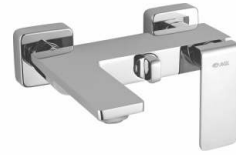

## Denver Chrome

(25mm Cartridge)

**301212CP**  
Single lever basin mixer  
with braided hoses  
₹7300

**301218CP**  
Single lever basin mixer  
tall body with braided hoses  
₹9885

## Denver Chrome

(25mm Cartridge)

**301213CP**  
Single lever built-in basin mixer with wall flange and concealed body  
₹12650

**301219CP**  
Single lever sink mixer table mounted with long swivel spout and braided hoses  
₹11380

## Denver Gold

(25mm Cartridge)

(25mm Cartridge)

**301212GL**  
Single lever basin mixer  
with braided hoses  
₹9325

**301218GL**  
Single lever basin mixer  
tall body with braided hoses  
₹13245

**301213GL**  
Single lever built-in basin mixer  
with wall flange and  
concealed body  
₹16535