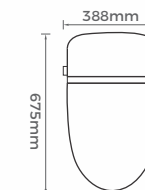

PICASSO BL

Product : One Piece Closet
Dimension : 650x365x750mm
Flush System : 6D Tornado Siphonic
Seat Cover : UF Soft Close
S126736721 S-trap: 220mm
Colour : Black
Finish : Satin Matt
MRP : ₹26990

JUSTIN BL

Product : One Piece Closet
Dimension : 680x370x745mm
Flush System : Washdown
Seat Cover : UF Soft Close
S126736741 S-trap: 220mm
Colour : Black
Finish : Satin Matt
MRP : ₹24990

S122021153 ALASKA BL

Product : Wall Hung Closet
Dimension : 495x340x365mm
Flush System : Rimless Washdown
Blind Installation with fittings kit
Seat Cover : UF Soft Close
Colour/Finish : Black Satin Matt
MRP : ₹21990

S122021156 KATY BL

Product : Wall Hung Closet
Dimension : 540x365x360mm
Flush System : Rimless Washdown
Blind Installation with fittings kit
Seat Cover : UF Soft Close
Colour/Finish : Black Satin Matt
MRP : ₹21990

B125515477 HOMS IG Ice Grey Matt ₹2750
B125515476 HOMS BL Black Matt ₹3170
B125515478 HOMS RG Rose Gold Matt ₹3170
Product : Actuator Plate, Dimension : 245x10.5x163mm

* Compatible with Marvel Concealed Cistern

GENIUS SMART EWC

• SMART HD DISPLAY SHOWING TEMPERATURE & TIME

S128090101
Roughing in : S-trap 300mm
MRP : 106000

- CLOSET DEODORIZES AUTOMATICALLY AFTER EVERY USE OFFERING REFRESHING EXPERIENCE
- CLOSET ILLUMINATES WITH NIGHT LIGHT TO ASSIST IN DARKNESS
- NEVER BE AFFECTED BY WATER QUALITY AND PRESSURE
- ENVIRONMENT FRIENDLY FLUSHING VOLUME UP TO 3.8L ONLY

• SIDE KNOB WITH ALL THE FEATURES FOR MANUAL OPERATION

SWIRL FLUSH - AUTOMATIC FLUSHING

BLOW DRY SYSTEM WITH TEMPERATURE ADJUSTMENT

SEAT TEMPERATURE 5 LEVEL ADJUSTMENT

CLEANS WAND SURFACE WITH WARM WATER

REAR / MOVING MASSAGE WASH

FRONT / MOVING MASSAGE WASH (FOR FEMININE USE)

WATER TEMPERATURE 5 LEVEL ADJUSTMENT

WATER PRESSURE 5 LEVEL ADJUSTMENT

SPRAY POLE 5 LEVEL ADJUSTMENT