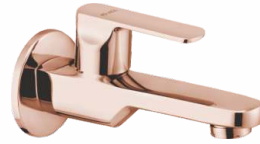

**611219GL**  
Sink mixer table mounted  
with long swivel spout and  
450mm braided hoses  
₹10145

**611306GL**  
Bath tub spout  
with wall flange  
₹3450

**611303GL**  
Single lever concealed normal  
diverter with lever, knob,  
wall flange and body part  
₹9860

**611304GL**  
Single lever concealed high flow  
diverter with lever, knob,  
wall flange and body part  
₹10070

Also available : **611307GL** Bath tub diverter spout with tip ton and wall flange ₹4850

**611101RG**  
Pillar cock  
₹4205

**611231RG**  
Pillar cock with  
long body (Tall boy)  
₹6150

**611104RG**  
Bib cock long body  
with wall flange  
₹4270

**611207RG**  
Sink cock (wall mounted)  
with swivel spout  
and wall flange  
₹5390