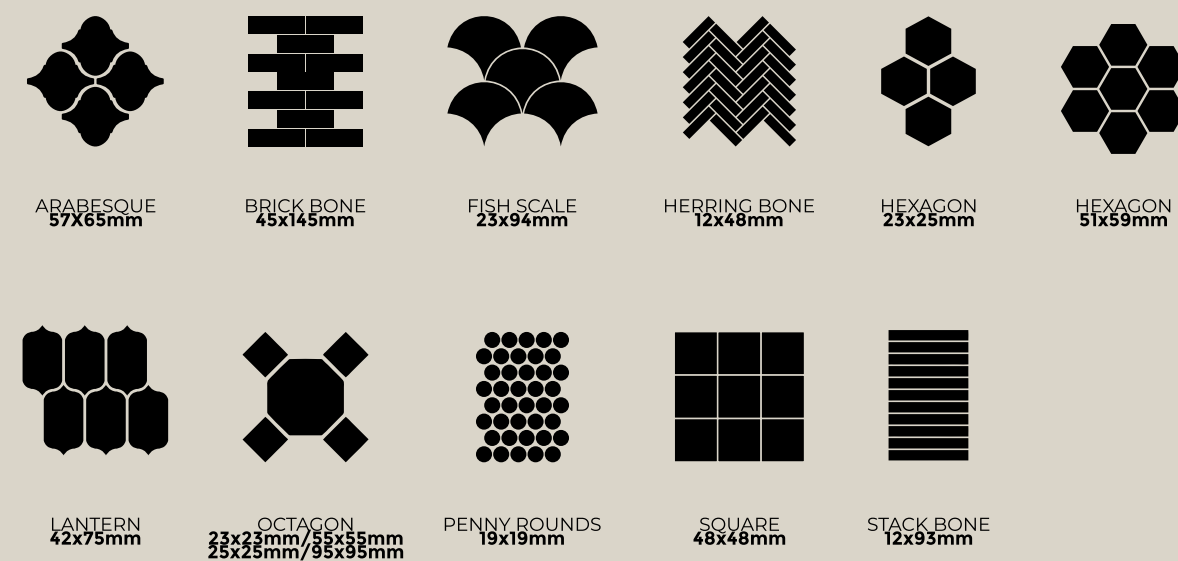

the story of art

Decorate spaces and give them attractively distinctive character with the many shapes and sizes of Mosaic, Subway, and Fresco tiles.

Nuances of eternal grace

When it comes to modern spaces and contemporary style, our Mosaic, Subway, and Fresco tiles bring every design dream to life. Their charming designs and unique designs breathe life into a place.