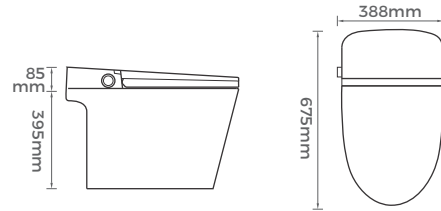

Orissa Pan + Pvc Cistern Combo

Basin + Full Pedestal Combo

Basin + Half Pedestal Combo

• SMART HD DISPLAY SHOWING TEMPERATURE & TIME

S128090101

MRP : ₹ 106000
Roughing in : S-trap 300mm

- CLOSET DEODORIZES AUTOMATICALLY AFTER EVERY USE OFFERING REFRESHING EXPERIENCE
- CLOSET ILLUMINATES WITH NIGHT LIGHT TO ASSIST IN DARKNESS
- NEVER BE AFFECTED BY WATER QUALITY AND PRESSURE
- ENVIRONMENT FRIENDLY FLUSHING VOLUME UP TO 3.8L ONLY

- SIDE KNOB WITH ALL THE FEATURES FOR MANUAL OPERATION

One Piece Water Closet

ALEX NEO
Product : One Piece Toilet
Dimension : 670x375x755mm
Flush System : 4D Rimless
Seat Cover : Soft Close
S126736736 S-trap: 220mm
Colour : White
MRP : ₹16990