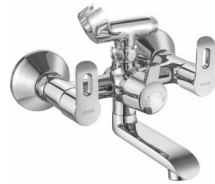

161206CP
Wall mixer with telephonic shower arrangement (Crutch)
₹5255