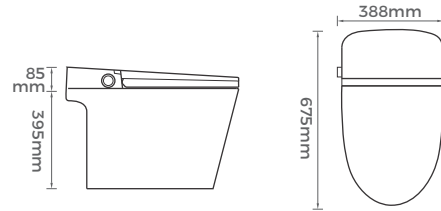

Orissa Pan + Pvc Cistern Combo

Basin + Full Pedestal Combo

Basin + Half Pedestal Combo

• SMART HD DISPLAY SHOWING TEMPERATURE & TIME

S128090101

MRP : ₹ 112360

Roughing in : S-trap 300mm

- CLOSET DEODORIZES AUTOMATICALLY AFTER EVERY USE OFFERING REFRESHING EXPERIENCE
- CLOSET ILLUMINATES WITH NIGHT LIGHT TO ASSIST IN DARKNESS
- NEVER BE AFFECTED BY WATER QUALITY AND PRESSURE
- ENVIRONMENT FRIENDLY FLUSHING VOLUME UP TO 3.8L ONLY

- SIDE KNOB WITH ALL THE FEATURES FOR MANUAL OPERATION

One Piece Water Closet

NEW Rimless

ALEX NEO

Product : One Piece Toilet
Dimension : 670x375x755mm
Flush System : 4D Rimless
Seat Cover : Soft Close
S126736736 S-trap: 220mm
Colour : White
MRP : ₹18010